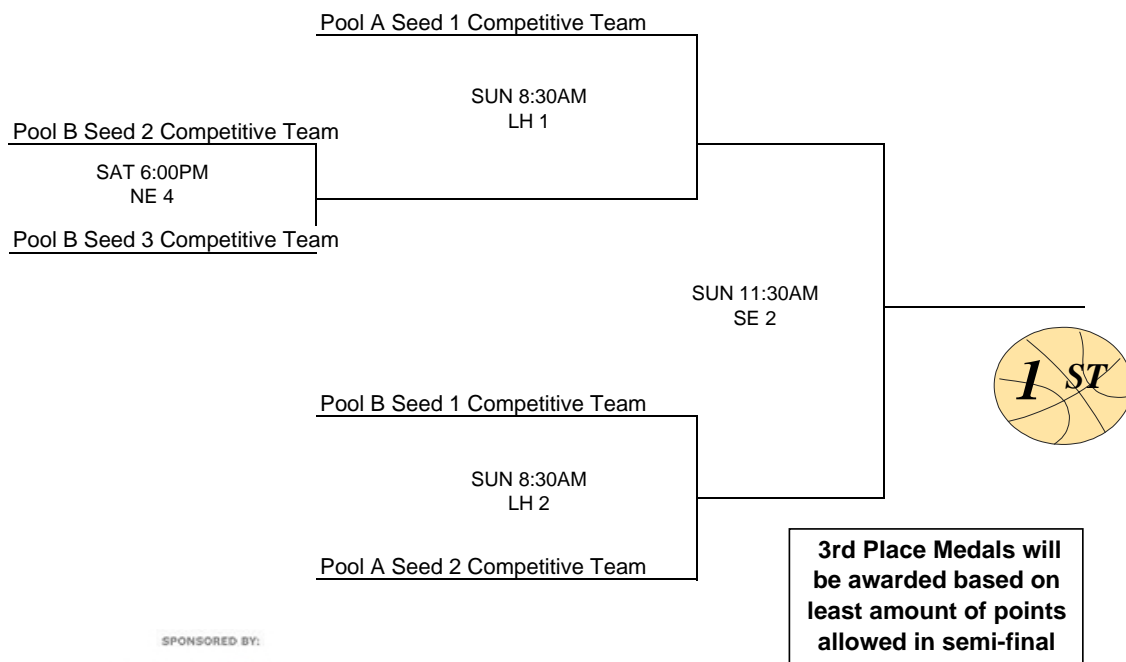

2010 CORNHUSKER STATE GAMES

WOMENS

POOL A

Team Name	Coach	Community	WIN	LOSS	1st	2nd	Total PA
Hidys Farm Service	Hilger	WAHOO					
Ligers	Fosdick	LINCOLN					
Lincoln Glbwtrs	Schmeits	LINCOLN					

Hidys Farm Service vs Lincoln Glbwtrs SAT 10:30AM SE 1
Lincoln Glbwtrs vs Ligers SAT 1:45PM LH 1
Ligers vs Hidys Farm Service SAT 5:00PM NE 4

POOL B

Team Name	Coach	Community	WIN	LOSS	1st	2nd	Total PA
P-Wolves	Struebing	LINCOLN					
Rock Starz	Laurenceau	LINCOLN					
South What??	Curtis	LINCOLN					
Wanna Bees	Sutton	OGALLALA					

P-Wolves vs Wanna Bees SAT 10:30AM SE 2
Rock Starz vs South What?? SAT 10:30AM SE 3
Rock Starz vs P-Wolves SAT 1:45PM LH 2
Wanna Bees vs South What?? SAT 1:45PM LH 3

Women's Recreational Medal Game

1st/2nd Place Hidys Farm Service vs Wanna Bees SUN 10:30AM LH 5

Women's Competitive Bracket

SPONSORED BY:

U-STOP

Competition Sites:

NE = Lincoln Northeast High School
SE = Lincoln Southeast High School
LH = Lincoln High School

**Water Only in Gyms with a lid.
Do not bounce basketballs in hallways.**