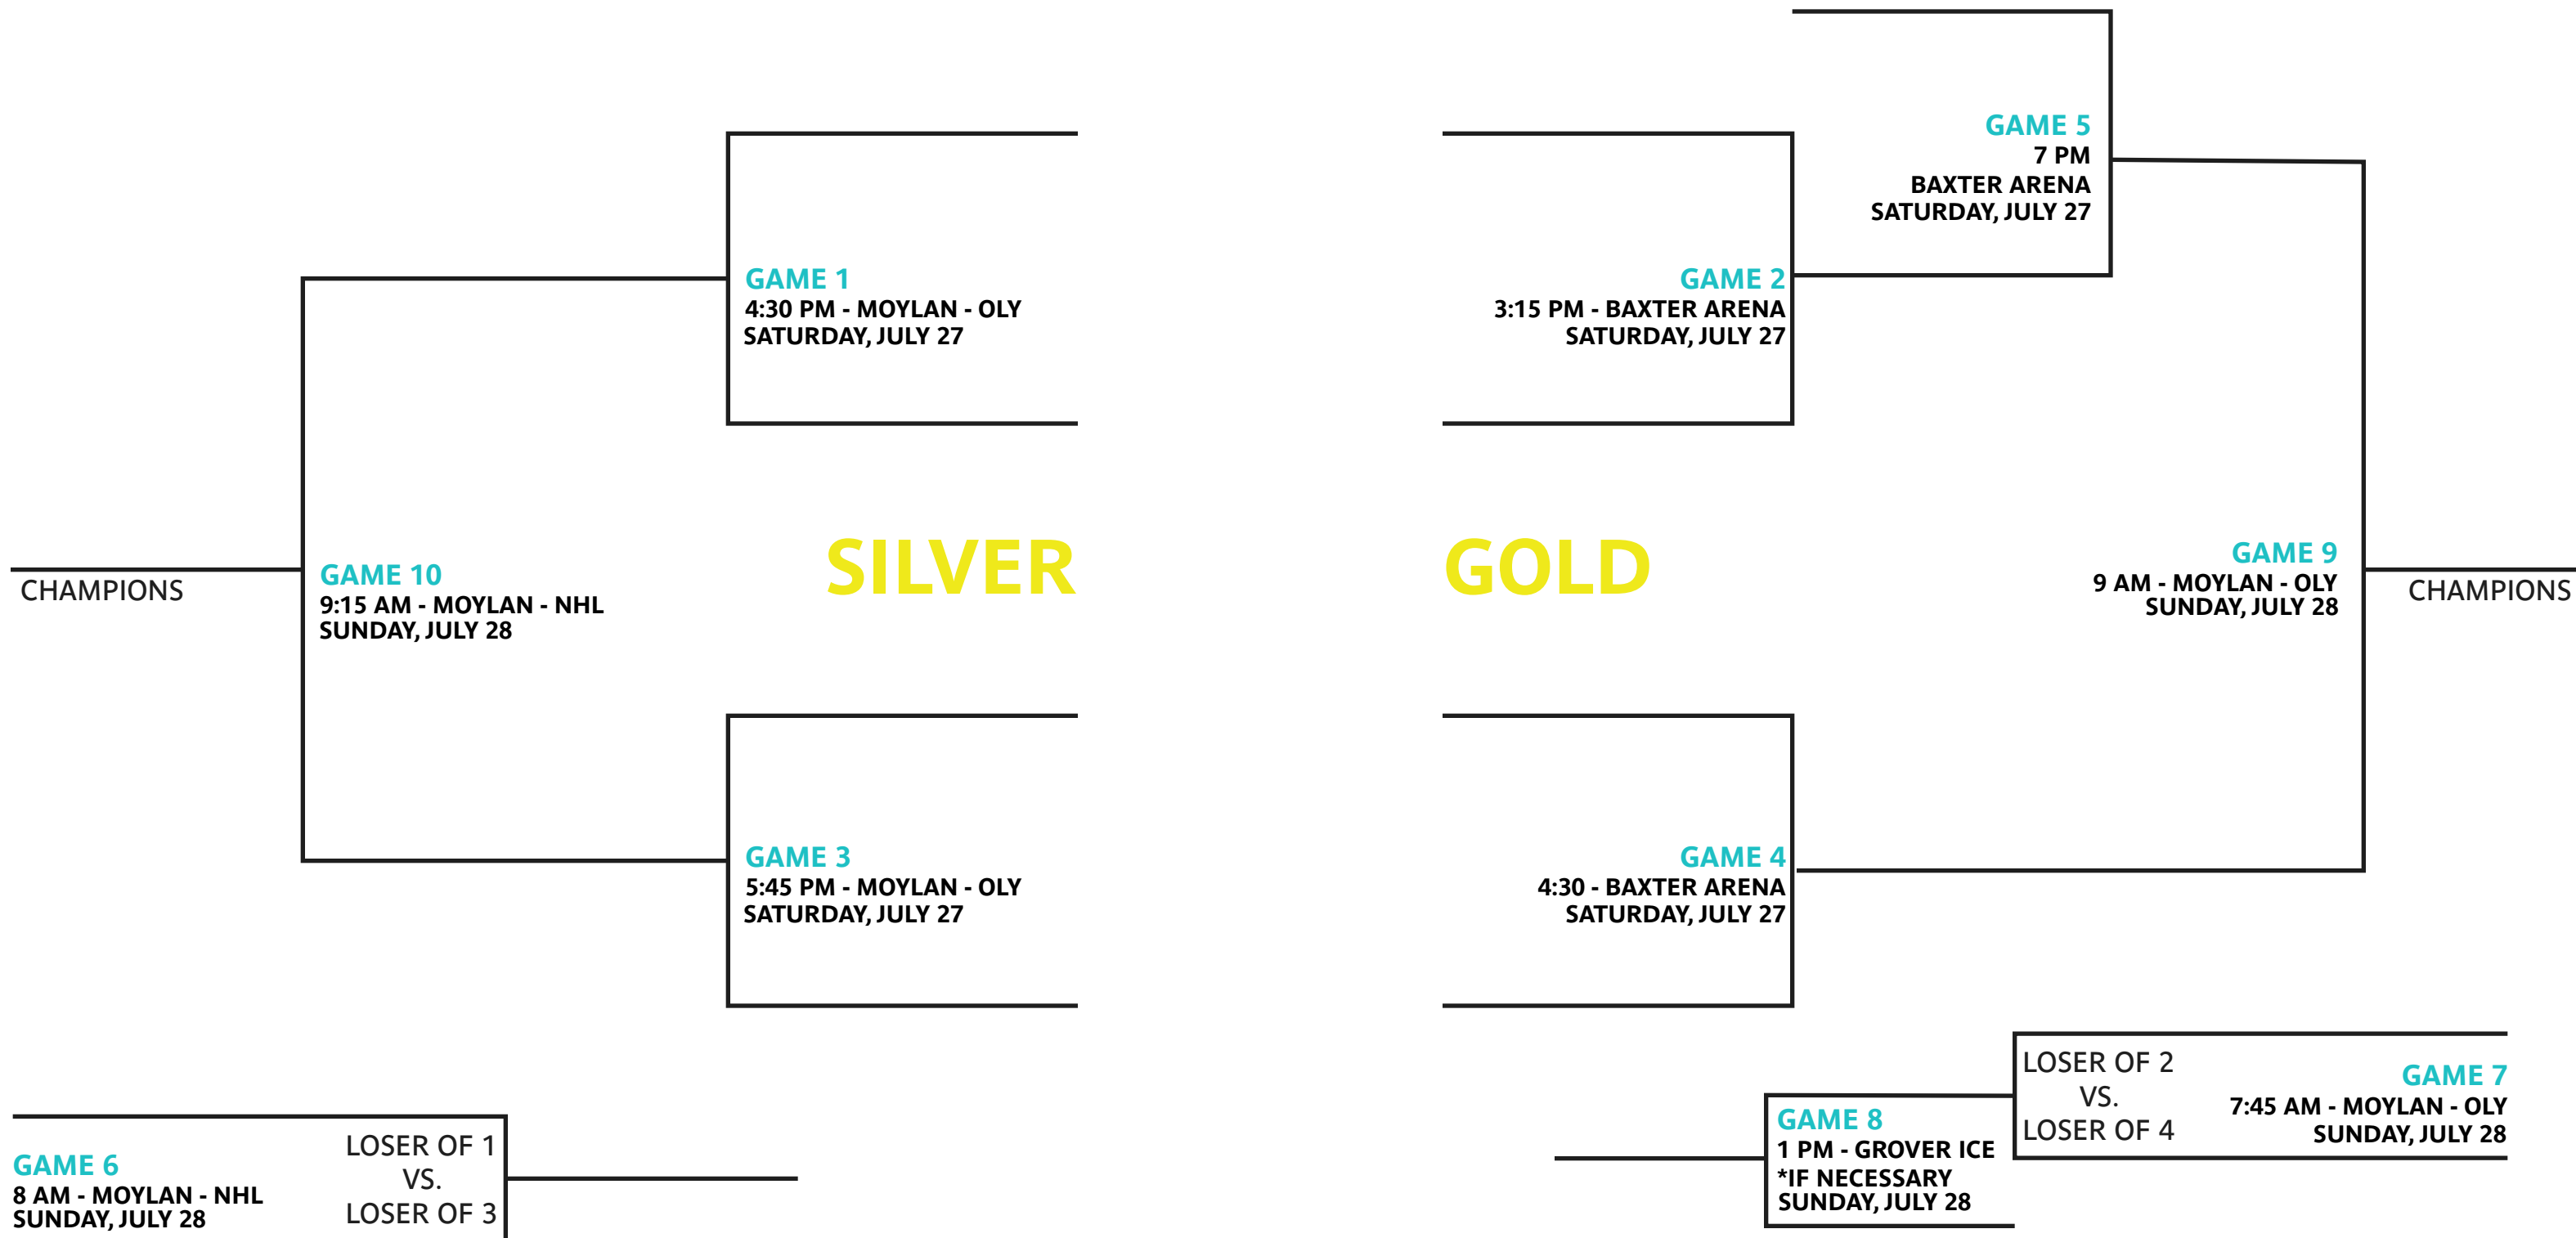

# ICE HOCKEY

## U10 DIVISION

\*IF BYE TEAM LOSES GAME 5